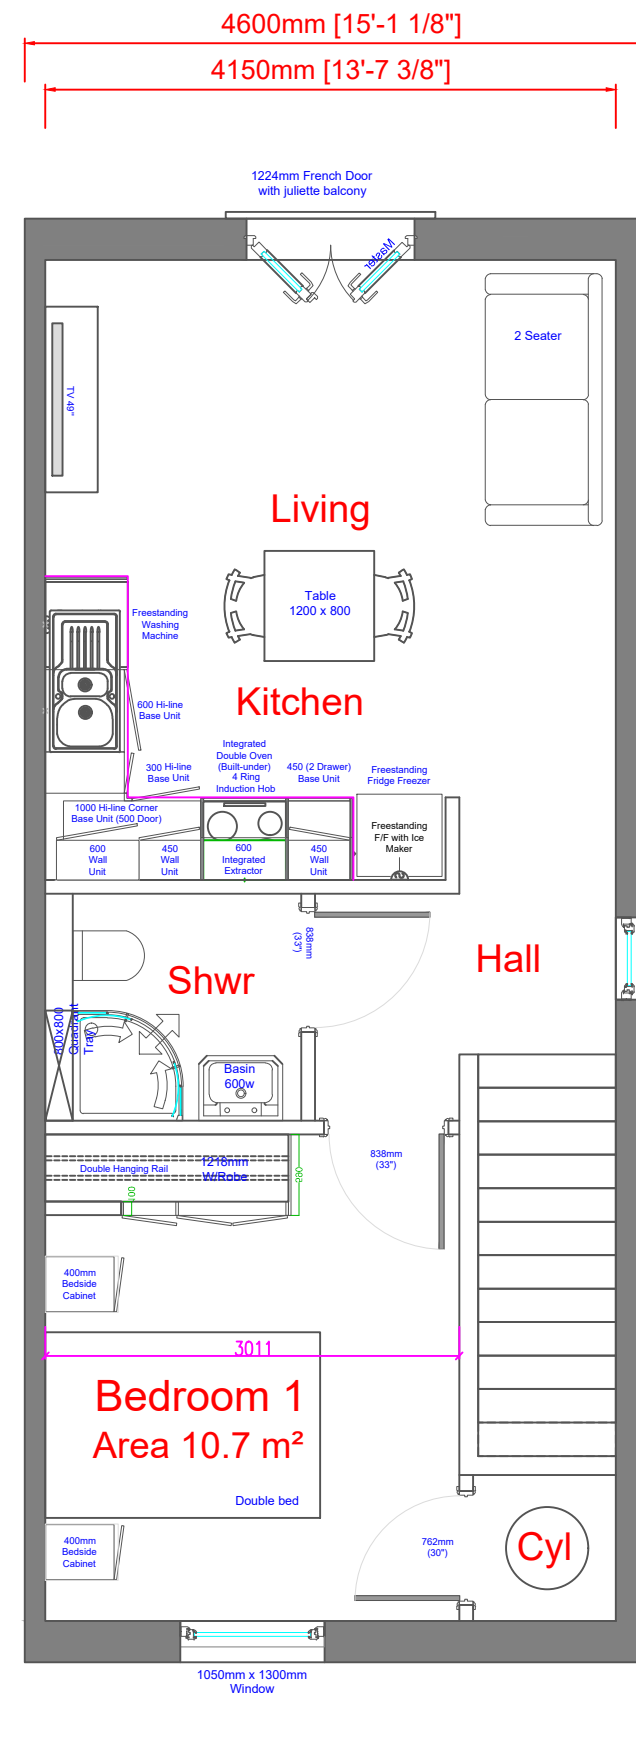

Ground floor maisonette

1 Bedroom (sleeps 1)
37.5 sqm

First floor maisonette

1 Bedroom (sleeps 2)
41 sqm

Proposed
All features, fitments for layout purposes **only**.